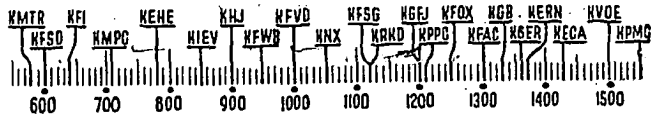

RADIO

YOUR RADIO Today

[The information contained in the following schedule of radio programs is furnished by the stations broadcasting the programs, and The Times should not be considered responsible for errors in announcements due to failure of stations to advise of daily changes.—Ed.]

CHURCH SERVICES

KMTR—Bob Shuler, 8:45 a.m.; St. Brendan Church, 12 m.; Floyd Johnson, 2:30 p.m.; Martin L. Thomas, 5 p.m.
KFI—Church Quarter Hour, 9 a.m.
KMPC—Swedish Tabernacle, 8:30 a.m.; First M.E. Church, 11 a.m.; H.M.S. Richards, 6 p.m.
KEHE—Sun. School, 8 a.m.; Healing Service, 12 m.; Cowboy Church, 5 p.m.; Presby. Church, 8 p.m.
KHJ—Lutheran Laymen, 1:30 p.m.; Revival Hour, 6 p.m.
KFWB—Air Sunday School, 9 a.m.; Methodist Church, 10:15 a.m.; Church Federation, 4:30 p.m.
KFVD—Spanish, 6 a.m.; Rev. Salas, 8 a.m.; Church of Christ, 8:30 a.m.
KNN—Church, 8 a.m.; Salt Lake Tabernacle, 9:30 a.m.; Church, 10 a.m.; Church, 4:30 p.m.
KFSG—Almee McPherson, 10:30 a.m.; F. B. Johnson, 3 p.m.; Evangelistic Service, 7 p.m.; Hour of Gospel, 11 p.m.
KRKB—Rev. Squires, 7 a.m.
KMTR—Presbyterian Church, 9 a.m.; Dr. Woeliner, 9:30 a.m.; Dr. Merrill, 11 a.m.; Organ, 7 p.m.; Capt. Perlgord, 7:30 p.m.
KFOX—Visitor, 10:15 a.m.; St. Luke Church, 11 a.m.; Fireside Church, 4:30 p.m.; Christian Science, 8 p.m.
KFAC—Hollywood Country Church, 8 a.m.; Sun. School, 8:45 a.m.; Church, 3 p.m.; Wilshire Christian Church, 6:15 p.m.; Dr. Talbot, 8 p.m.
KGER—Baptist Church, 7:45 a.m.; Bible Class, 9:45 a.m.; Rev. Fuller, 11:05 a.m.; Japanese Church, 8:30 p.m.
KECA—Church, 8 a.m.; Catholic Hour, 3 p.m.

Before 9 a.m.

KMTR—Calif. Theater, 5; Music, 8:15; Rascoe Rascals, 8:30; Bob Shuler, 8:45.
KFI—News, Pine Tavern, 8; Singers, 8:30.
KMPC—Memories, 7; Music, 7:30; Christian Businessmen, 8; Tabernacle, 8:30.
KEHE—Music, 7; Sun. School, 8; Early Edition, 8:30; Opportunity for Men, 8:45.
KHJ—Hawaii Sunrise, 8; Comets, 8:20; Los Cumbancheros, 8:30; Food for Thought, 8:45.
KFWB—Carnival, 8; Home Sweet Home, 8:30.
KFI—Spanish Church, 8; Rev. Salas, 8; Church of Christ, 8:30.
KNN—Classics, 7; Wax, 7:30; Church, 8; Major Bowes, 8:30.
KRKB—Rev. Squires, 7; News, 7:45; Records, 8.
KFOX—El Despertador, 5; Music, 7:30; Community Prog., 7:45; U. Andrew, 8; Music, 8:30.
KFAC—Times Comets, 7:30; Mirandy, 8:30; Sun. School, 8:45.
KGER—Music, 7:05; General Baptist, 7:45; Gospel, 8:30.
KECA—Church, 8; Neighbor Nell, 8:15; Southern Airs, 8:30.

9 to 10 a.m.